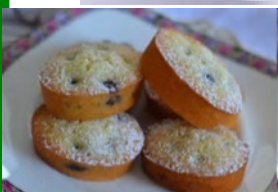

Bristol Rural Branch

Branch Practice at
Dyrham

14.30 - 16.30

followed by a

Cream Tea

and cake

Issue 2 Change of time

Saturday 18th August